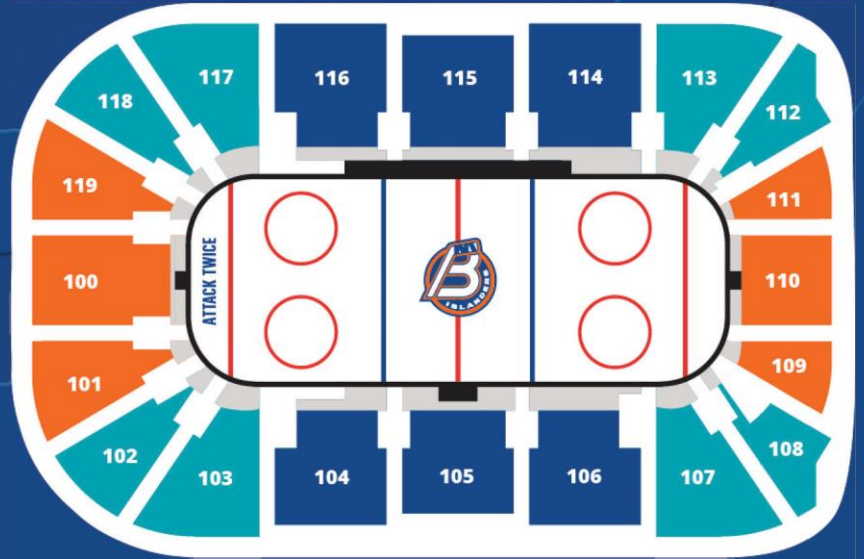

SUNDAY
JANUARY 7, 2024

PUCK DROP
3:00 PM ET

TOTAL MORTGAGE ARENA
BRIDGEPORT, CT

ISLANDERS VS CHECKERS

Peck Place School Day at the Islanders!

Fundraiser! Send a portion of each ticket back to Peck Place!